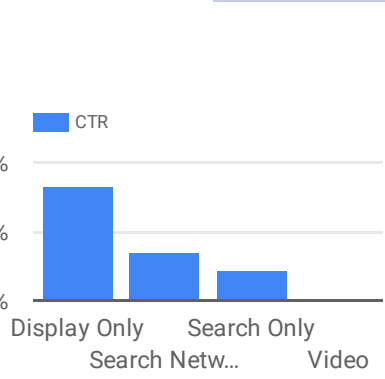

Video views **30,627**
 Clicks **1,928**
 Impressions **92,743**

Search keyword	Clicks
1. election	119
2. vote	115
3. election 2018	85
4. election in kentucky	76
5. election information	73
6. Sean Delahanty	70
7. kentucky elections 2018	59
8. primary election	55

Choose the data range of data displayed
 Sep 1, 2018 - Nov 6, 2018

Search Impr. share **0.11**
 Percent of Ads we ran vs Ads Available For Us To Run (Opportunities Taken)

AD TRAFFIC

Search Data
 Query **321**
 Average Position **18.01**
 Site CTR **3.65%**
 Times We Showed In Top 5 **9,739**