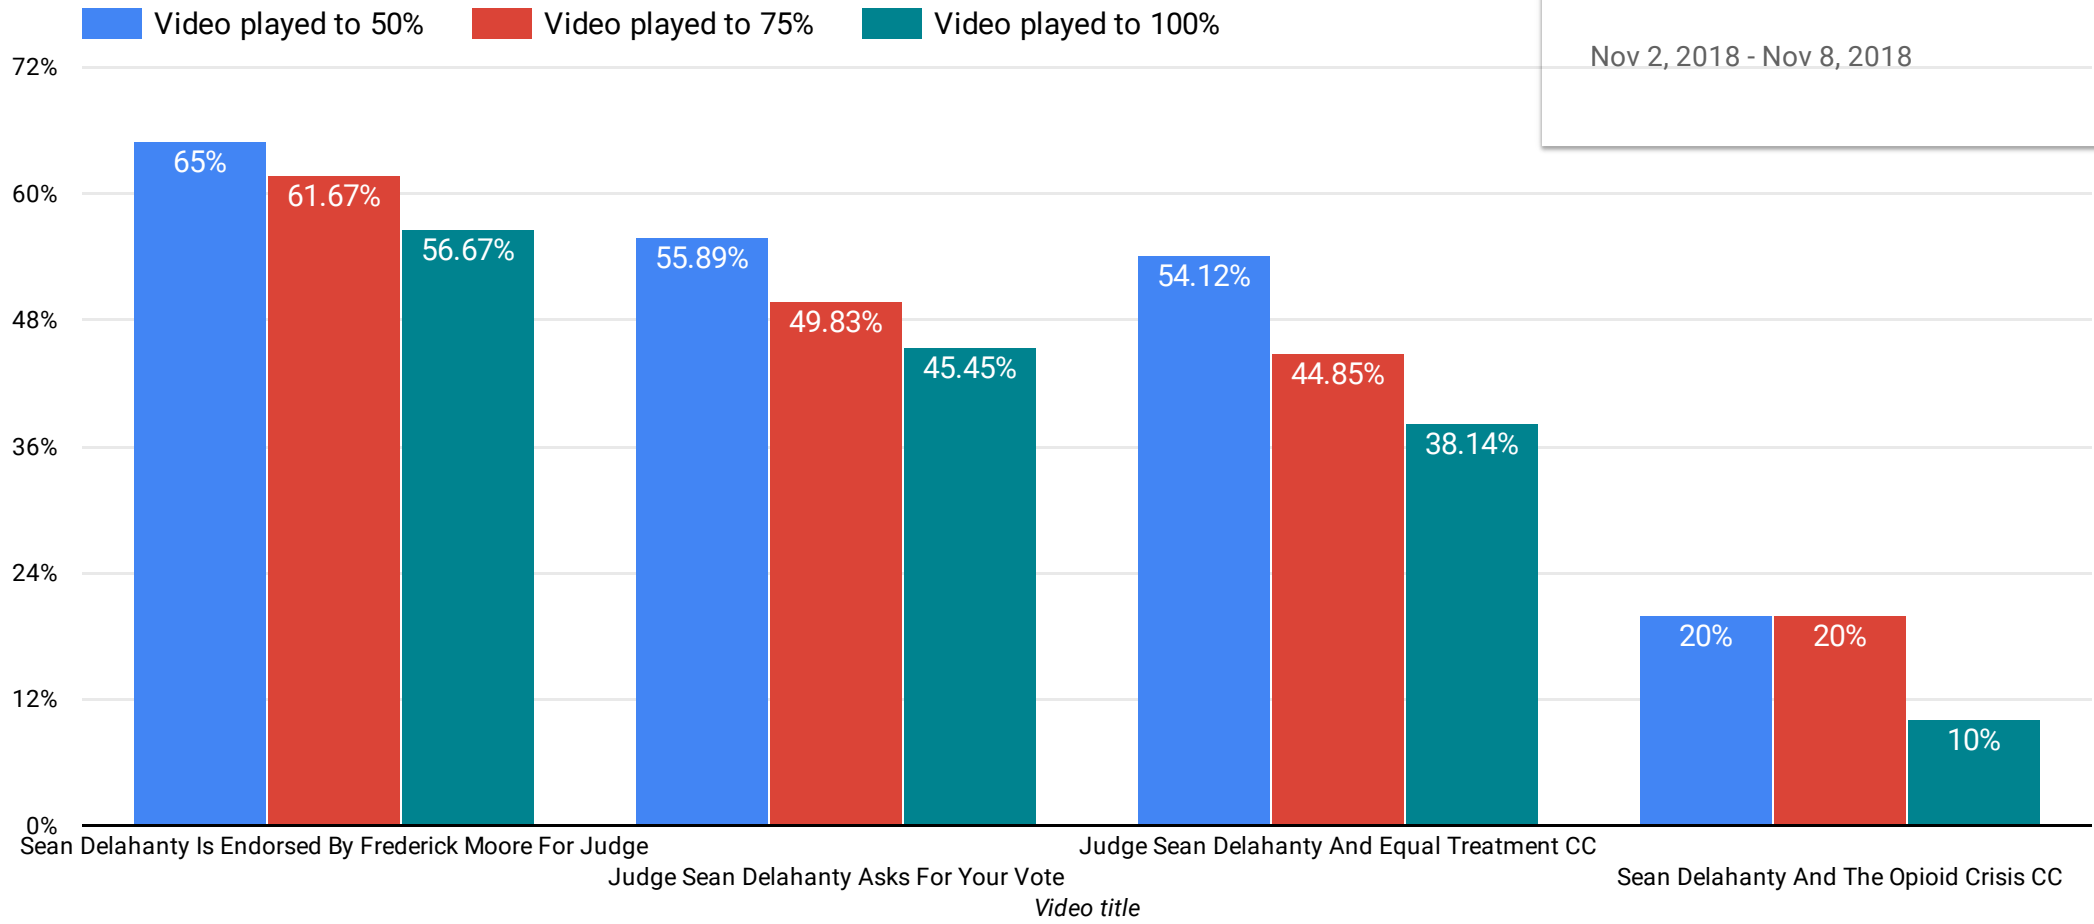

Nov 2, 2018 - Nov 8, 2018

	Video title	Video view rate	Impressions	Video views
1.	Sean Delahanty Is Endorsed By Frederick Moore For Judge	56.67%	60	34
2.	Judge Sean Delahanty Asks For Your Vote	46.46%	297	138
3.	Judge Sean Delahanty And Equal Treatment CC	38.66%	194	75
4.	Sean Delahanty And The Opioid Crisis CC	22.22%	9	2