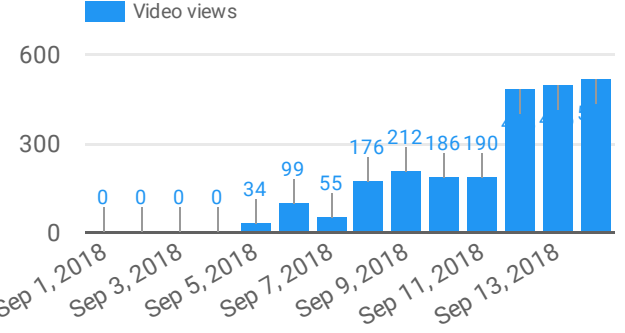

Video views **30,627**
 Clicks **1,928**
 Impressions **92,743**

Search keyword	Clicks
1. election	119
2. vote	115
3. election 2018	85
4. election in kentucky	76
5. election information	73
6. Sean Delahanty	70
7. kentucky elections 2018	59
8. primary election	55

Choose the data range of data displayed
 Sep 1, 2018 - Nov 6, 2018

Search Impr. share **0.11**
 Percent of Ads we ran vs Ads Available For Us To Run (Opportunities Taken)

AD TRAFFIC

Search Data
 Query **321**
 Average Position **18.01**
 Site CTR **3.65%**
 Times We Showed In Top 5 **9,739**