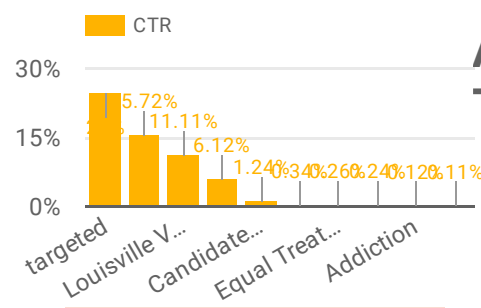

Video views **30,627**
 Clicks **1,928**
 Impressions **92,743**

Search keyword	Clicks
1. election	119
2. vote	115
3. election 2018	85
4. election in kentucky	76
5. election information	73
6. Sean Delahanty	70
7. kentucky elections 2018	59
8. primary election	55

Choose the data range of data displayed
 Sep 1, 2018 - Nov 6, 2018

Search Impr. share **0.11**
 Percent of Ads we ran vs Ads Available For Us To Run (Opportunities Taken)

AD TRAFFIC

Search Data
 Query **321**
 Average Position **18.01**
 Site CTR **3.65%**
 Times We Showed In Top 5 **9,739**

WEB TRAFFIC

Bounce Rate **49.72%**
 Avg. Session Duration **00:02:46**
 Organic Searches **758**

Query	Im...	Averag...
1. sean delahanty	1,143	5.96
2. sean delahanty for judge	347	5.03
3. sean delahanty judge	257	4.85
4. judge sean delahanty	199	6.18
5. louisville metro council district m...	153	9.29