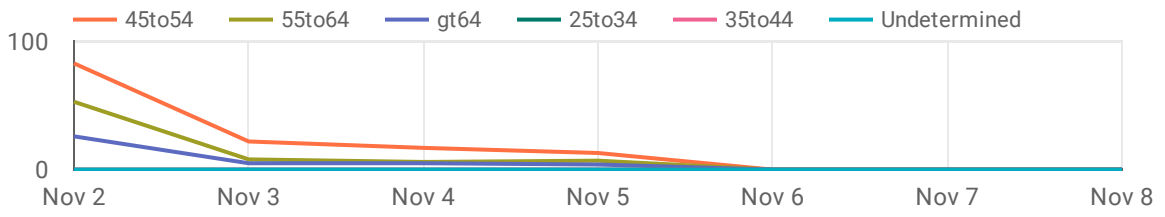

Avg. Cost **$0.05**
Video view rate **44.46%**
Impr. share **15.23%**
Video views **249**