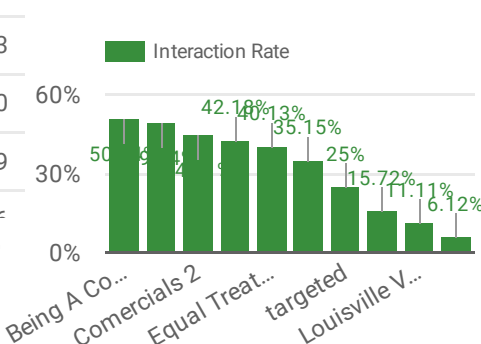

Video views **30,627**
 Clicks **1,928**
 Impressions **92,743**

Search keyword	Clicks
1. election	119
2. vote	115
3. election 2018	85
4. election in kentucky	76
5. election information	73
6. Sean Delahanty	70
7. kentucky elections 2018	59
8. primary election	55

Choose the data range of data displayed
 Sep 1, 2018 - Nov 6, 2018

Search Impr. share **0.11**
 Percent of Ads we ran vs Ads Available For Us To Run (Opportunities Taken)

AD TRAFFIC

Search Data
 Query **321**
 Average Position **18.01**
 Site CTR **3.65%**
 Times We Showed In Top 5 **9,739**

WEB TRAFFIC

Bounce Rate **49.72%**
 Avg. Session Duration **00:02:46**
 Organic Searches **758**

Query	Im...	Averag...
1. sean delahanty	1,143	5.96
2. sean delahanty for judge	347	5.03
3. sean delahanty judge	257	4.85
4. judge sean delahanty	199	6.18
5. louisville metro council district m...	153	9.29