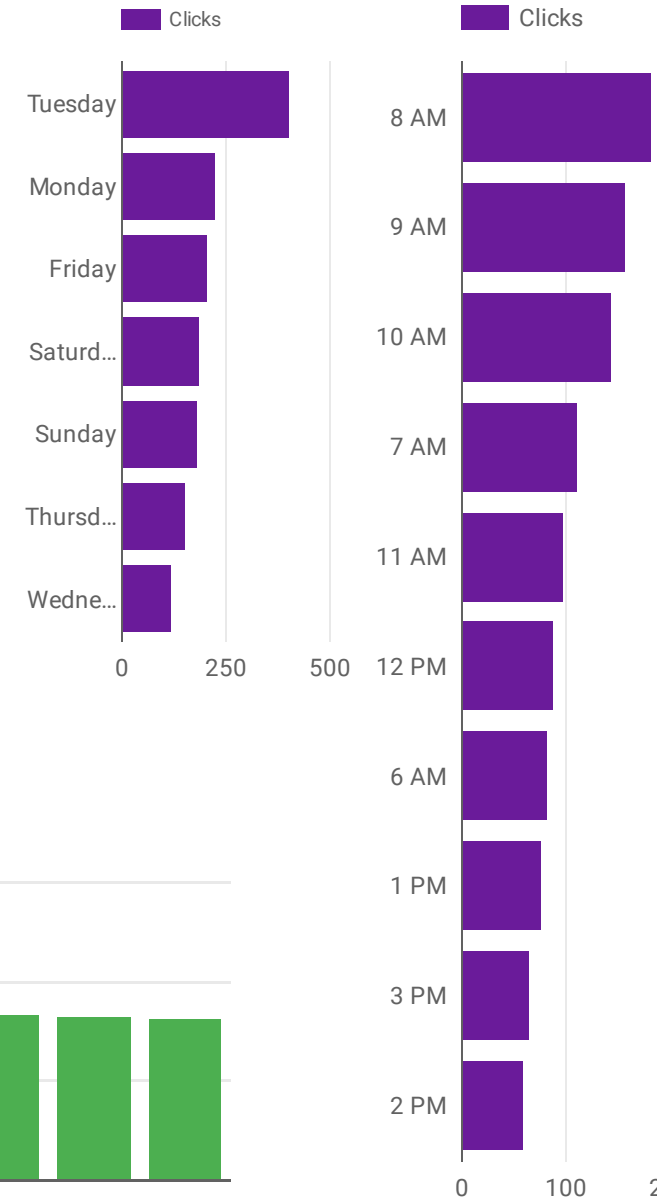

More Detail On Web Traffic

Select date range ▾

Exit Page	Ses...	Page	Sessions
1. /voters-guide/	450	1. /voters-guide/	911
2. /	372	2. /	533
3. /build-a-sample-ballot/	304	3. /ufaqs/all-candidates-for-office-i...	253
4. /ufaqs/all-candidates-for-office-in-louisvil...	218	4. /build-a-sample-ballot/	153
5. /find/	111	5. /find/	123
6. /30th-district-judicial-candidates/	92	6. /complete-voters-guide/	58
7. /biography/	65	7. /30th-district-judicial-candidates/	46
8. /endorsements/	65	8. /about-sean/	31
9. /voters-guide/jefferson-county-offices/	57	9. /ufaqs/city-of-douglass-hills/	29
10. /voters-guide/register-2/	51	10. /louisville-election-faqs/	25
11. /voters-guide/state-leg-map/	49	11. /louisville-sample-ballot-for-201...	18
		12. /biograhv/	17

1 - 100 / 152 < >   1 - 100 / 137 < >