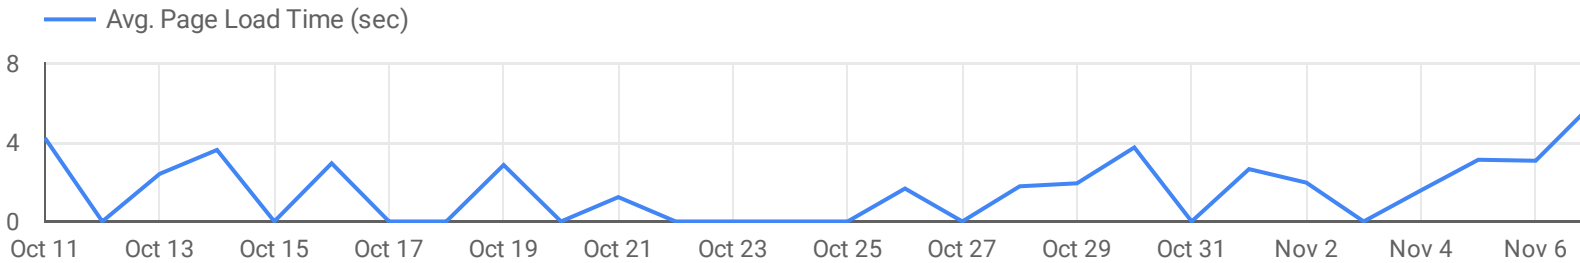

More Detail On Web Traffic

Select date range ▾

Exit Page	Ses...	Page	Sessions
1. /voters-guide/	450	1. /voters-guide/	911
2. /	372	2. /	533
3. /build-a-sample-ballot/	304	3. /ufaqs/all-candidates-for-office-i...	253
4. /ufaqs/all-candidates-for-office-in-louisvil...	218	4. /build-a-sample-ballot/	153
5. /find/	111	5. /find/	123
6. /30th-district-judicial-candidates/	92	6. /complete-voters-guide/	58
7. /biography/	65	7. /30th-district-judicial-candidates/	46
8. /endorsements/	65	8. /about-sean/	31
9. /voters-guide/jefferson-county-offices/	57	9. /ufaqs/city-of-douglass-hills/	29
10. /voters-guide/register-2/	51	10. /louisville-election-faqs/	25
11. /voters-guide/state-leg-map/	49	11. /louisville-sample-ballot-for-201...	18
		12. /biograhv/	17

1 - 100 / 152 < >   1 - 100 / 137 < >