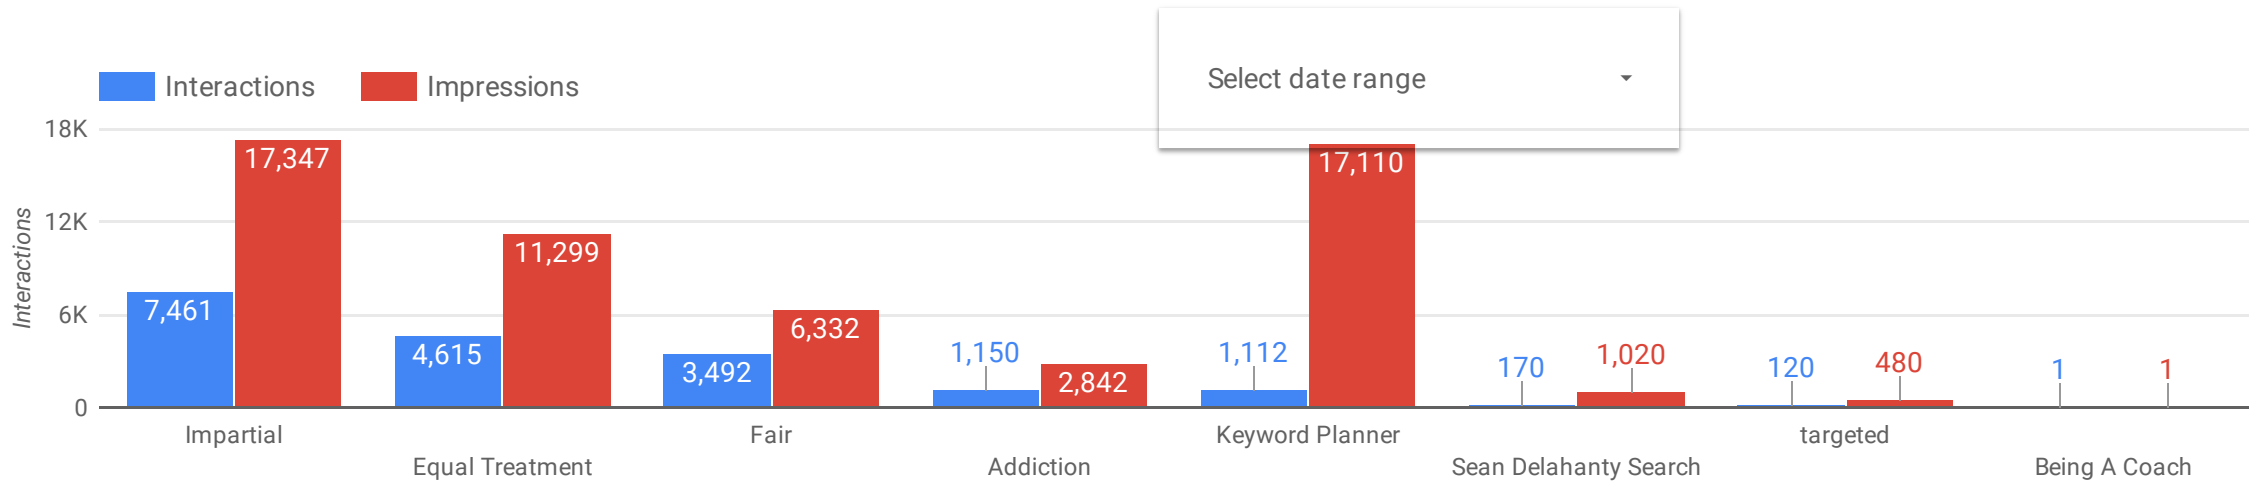

Video views **30,627**
 Clicks **1,928**
 Impressions **92,743**

Search keyword	Clicks
1. election	119
2. vote	115
3. election 2018	85
4. election in kentucky	76
5. election information	73
6. Sean Delahanty	70
7. kentucky elections 2018	59
8. primary election	55

Choose the data range of data displayed
 Sep 1, 2018 - Nov 6, 2018

Search Impr. share **0.11**
 Percent of Ads we ran vs Ads Available For Us To Run (Opportunities Taken)

AD TRAFFIC

Search Data
 Query **321**
 Average Position **18.01**
 Site CTR **3.65%**
 Times We Showed In Top 5 **9,739**

WEB TRAFFIC

Bounce Rate **49.72%**
 Avg. Session Duration **00:02:46**
 Organic Searches **758**

Query	Im...	Averag...
1. sean delahanty	1,143	5.96
2. sean delahanty for judge	347	5.03
3. sean delahanty judge	257	4.85
4. judge sean delahanty	199	6.18
5. louisville metro council district m...	153	9.29