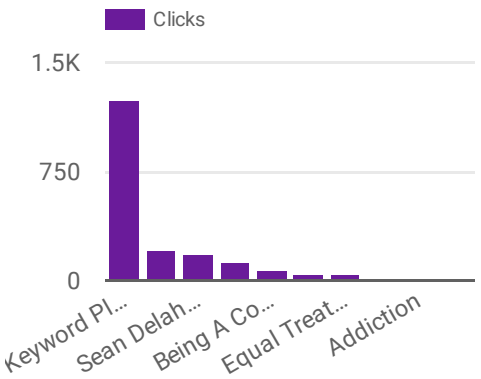

Video views **30,627**
 Clicks **1,928**
 Impressions **92,743**

Search keyword	Clicks
1. election	119
2. vote	115
3. election 2018	85
4. election in kentucky	76
5. election information	73
6. Sean Delahanty	70
7. kentucky elections 2018	59
8. primary election	55

Choose the data range of data displayed
 Sep 1, 2018 - Nov 6, 2018

Search Impr. share **0.11**
 Percent of Ads we ran vs Ads Available For Us To Run (Opportunities Taken)

AD TRAFFIC

Search Data
 Query **321**
 Average Position **18.01**
 Site CTR **3.65%**
 Times We Showed In Top 5 **9,739**