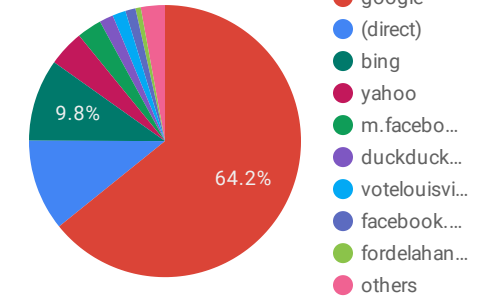

More Detail On Web Traffic

Select date range ▾

Exit Page	Ses...	Page	Sessions
1. /voters-guide/	450	1. /voters-guide/	911
2. /	372	2. /	533
3. /build-a-sample-ballot/	304	3. /ufaqs/all-candidates-for-office-i...	253
4. /ufaqs/all-candidates-for-office-in-louisvil...	218	4. /build-a-sample-ballot/	153
5. /find/	111	5. /find/	123
6. /30th-district-judicial-candidates/	92	6. /complete-voters-guide/	58
7. /biography/	65	7. /30th-district-judicial-candidates/	46
8. /endorsements/	65	8. /about-sean/	31
9. /voters-guide/jefferson-county-offices/	57	9. /ufaqs/city-of-douglass-hills/	29
10. /voters-guide/register-2/	51	10. /louisville-election-faqs/	25
11. /voters-guide/state-leg-map/	49	11. /louisville-sample-ballot-for-201...	18
		12. /biograhv/	17

1 - 100 / 152 < >   1 - 100 / 137 < >