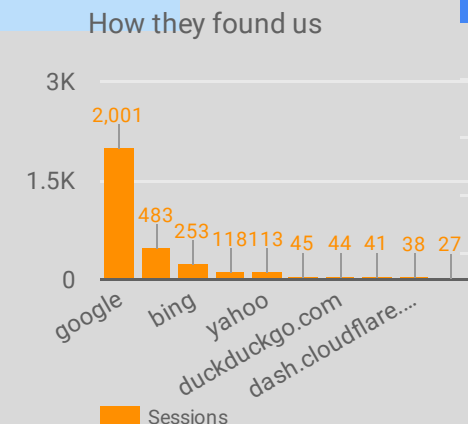

Video views **30,627**
 Clicks **1,928**
 Impressions **92,743**

Search keyword	Clicks
1. election	119
2. vote	115
3. election 2018	85
4. election in kentucky	76
5. election information	73
6. Sean Delahanty	70
7. kentucky elections 2018	59
8. primary election	55

Choose the data range of data displayed
 Sep 1, 2018 - Nov 6, 2018

Search Impr. share **0.11**
 Percent of Ads we ran vs Ads Available For Us To Run (Opportunities Taken)

AD TRAFFIC

Search Data
 Query **321**
 Average Position **18.01**
 Site CTR **3.65%**
 Times We Showed In Top 5 **9,739**

WEB TRAFFIC

Bounce Rate **49.72%**
 Avg. Session Duration **00:02:46**
 Organic Searches **758**

Query	Im...	Averag...
1. sean delahanty	1,143	5.96
2. sean delahanty for judge	347	5.03
3. sean delahanty judge	257	4.85
4. judge sean delahanty	199	6.18
5. louisville metro council district m...	153	9.29