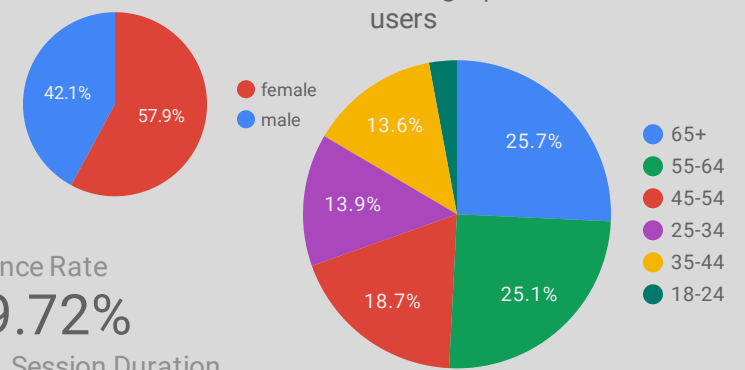

Video views **30,627**
 Clicks **1,928**
 Impressions **92,743**

Search keyword	Clicks
1. election	119
2. vote	115
3. election 2018	85
4. election in kentucky	76
5. election information	73
6. Sean Delahanty	70
7. kentucky elections 2018	59
8. primary election	55

Choose the data range of data displayed
 Sep 1, 2018 - Nov 6, 2018

Search Impr. share **0.11**
 Percent of Ads we ran vs Ads Available For Us To Run (Opportunities Taken)

AD TRAFFIC

Search Data
 Query **321**
 Average Position **18.01**
 Site CTR **3.65%**
 Times We Showed In Top 5 **9,739**

WEB TRAFFIC

Bounce Rate **49.72%**
 Avg. Session Duration **00:02:46**
 Organic Searches **758**

Query	Im...	Averag...
1. sean delahanty	1,143	5.96
2. sean delahanty for judge	347	5.03
3. sean delahanty judge	257	4.85
4. judge sean delahanty	199	6.18
5. louisville metro council district m...	153	9.29