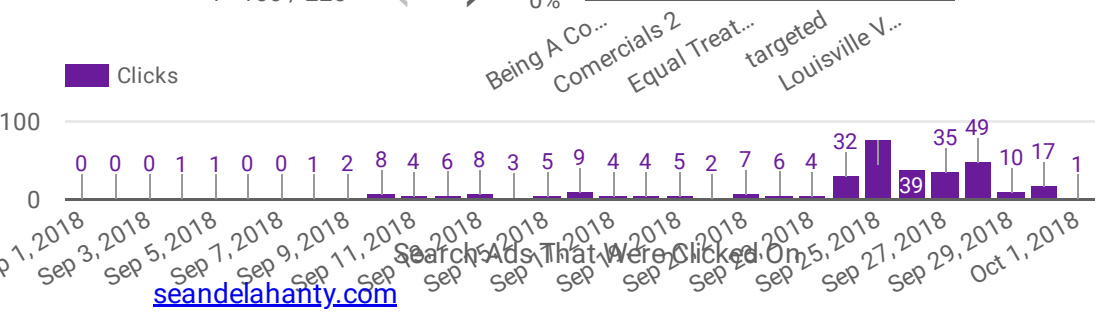

Video views **30,627**
 Clicks **1,928**
 Impressions **92,743**

Search keyword	Clicks
1. election	119
2. vote	115
3. election 2018	85
4. election in kentucky	76
5. election information	73
6. Sean Delahanty	70
7. kentucky elections 2018	59
8. primary election	55

Choose the data range of data displayed
 Sep 1, 2018 - Nov 6, 2018

Search Impr. share **0.11**
 Percent of Ads we ran vs Ads Available For Us To Run (Opportunities Taken)

AD TRAFFIC

Search Data
 Query **321**
 Average Position **18.01**
 Site CTR **3.65%**
 Times We Showed In Top 5 **9,739**