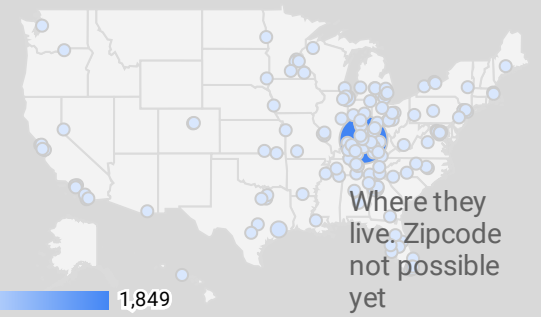

WEB TRAFFIC

Bounce Rate **49.72%**
Avg. Session Duration **00:02:46**
Organic Searches **758**

Query	Im...	Averag...
1. sean delahanty	1,143	5.96
2. sean delahanty for judge	347	5.03
3. sean delahanty judge	257	4.85
4. judge sean delahanty	199	6.18
5. louisville metro council district m...	153	9.29