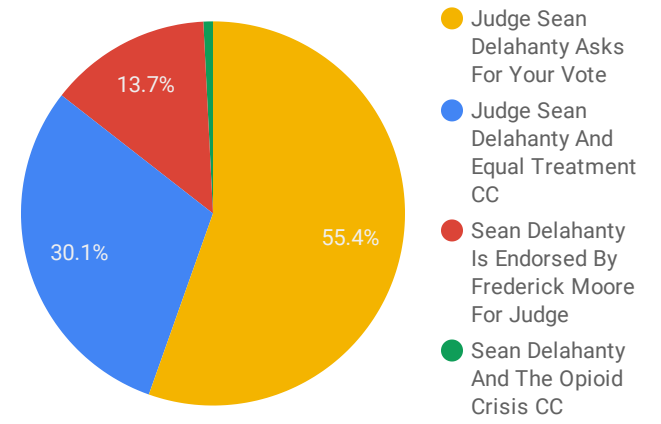

1 - 4 / 4 < >