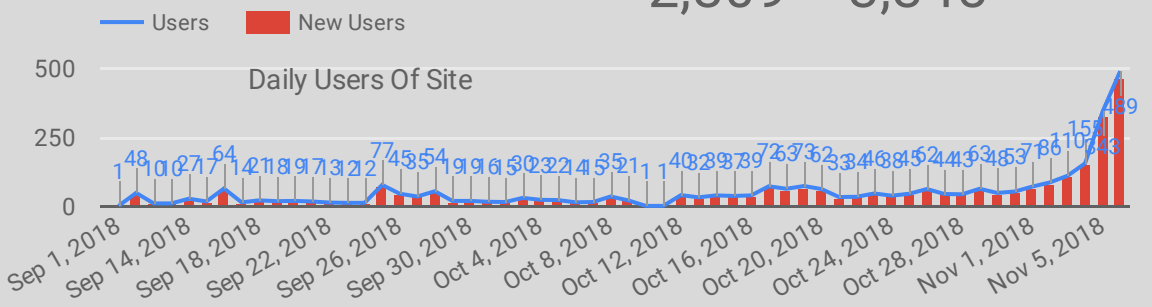

Video views **30,627**
 Clicks **1,928**
 Impressions **92,743**

Search keyword	Clicks
1. election	119
2. vote	115
3. election 2018	85
4. election in kentucky	76
5. election information	73
6. Sean Delahanty	70
7. kentucky elections 2018	59
8. primary election	55

Choose the data range of data displayed
 Sep 1, 2018 - Nov 6, 2018

Search Impr. share **0.11**
 Percent of Ads we ran vs Ads Available For Us To Run (Opportunities Taken)

AD TRAFFIC

Search Data
 Query **321**
 Average Position **18.01**
 Site CTR **3.65%**
 Times We Showed In Top 5 **9,739**

WEB TRAFFIC

Bounce Rate **49.72%**
 Avg. Session Duration **00:02:46**
 Organic Searches **758**

Query	Im...	Averag...
1. sean delahanty	1,143	5.96
2. sean delahanty for judge	347	5.03
3. sean delahanty judge	257	4.85
4. judge sean delahanty	199	6.18
5. louisville metro council district m...	153	9.29